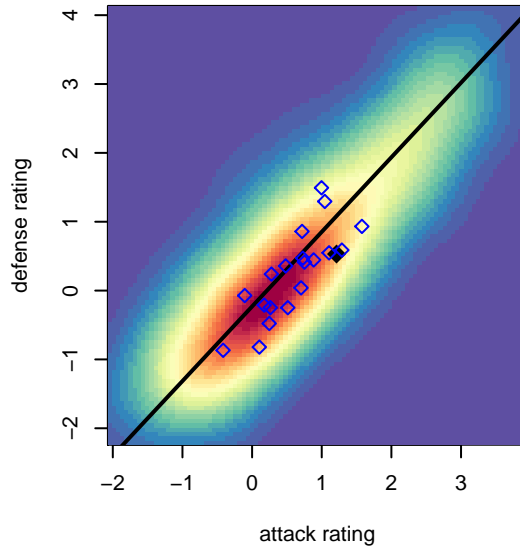

**attack and defense rating
relative to others at age
and all opponents in last 13 months**