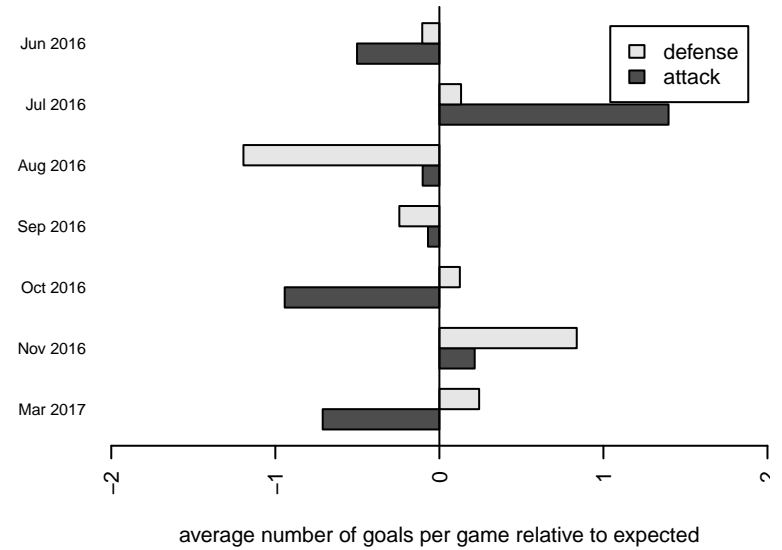

Performance relative to 13 month average