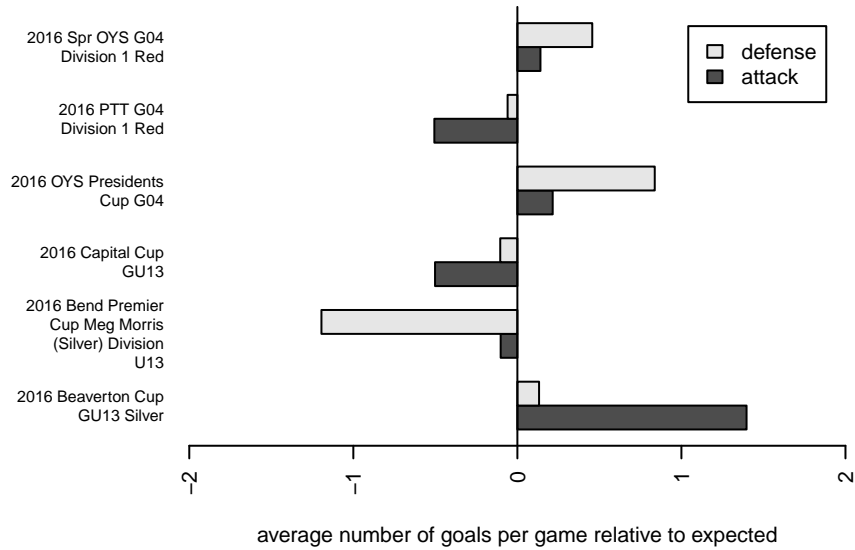

Performance relative to 13 month average