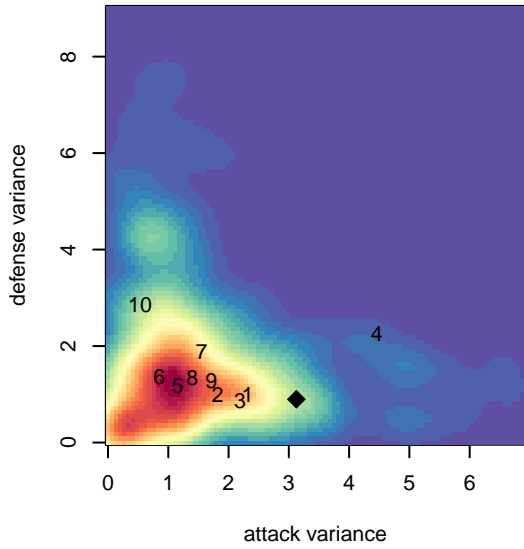

CSC Storm Navy G04

Corvallis SC
 Corvallis, OR
 G04 total strength=1051
 attack=3.36 defense=1.7
 fall league = PTT G04 Div 1 Red
 spr league = Spr OYS G04 Div 1 Red

alt names used:
 CORVALLIS CSC 04G (OR)
 Corvallis SC 04G
 CSC 04G
 CSC 04G
 Corvallis SC 04G
 Corvallis SC 04G

Venues played:
 2016 Capital Cup GU13
 2016 Beaverton Cup GU13 Silver
 2016 Bend Premier Cup Meg Morris (Silver) Di
 2016 PTT G04 Division 1 Red
 2016 OYS Presidents Cup G04
 2016 Spr OYS G04 Division 1 Red

CSC Storm Navy G04
 Dots are actual minus expected GF (blue circles) and GA (red triangles).
 Blue line is smoothed change in attack strength. Red is smoothed change in defense strength.

**attack and defense variance (black dot)
relative to other teams
and top 10 in region**