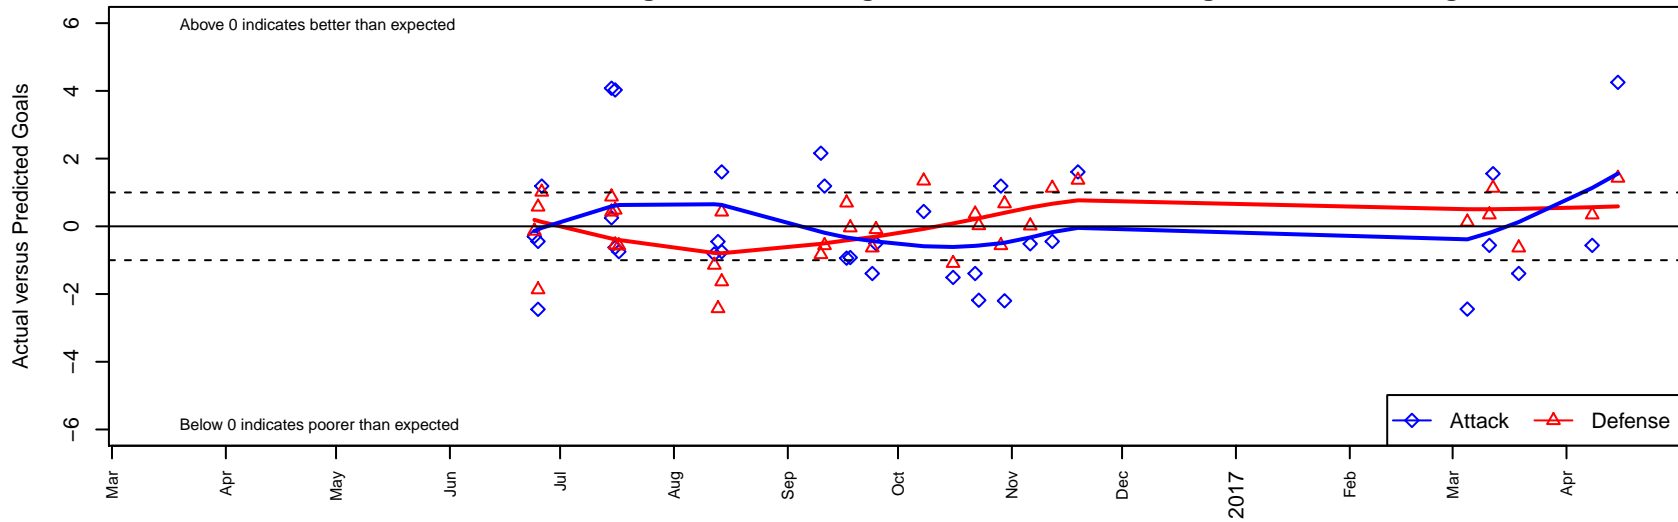

CSC Storm Navy G04

Corvallis SC
 Corvallis, OR
 G04 total strength=1051
 attack=3.36 defense=1.7
 fall league = PTT G04 Div 1 Red
 spr league = Spr OYS G04 Div 1 Red

alt names used:
 CORVALLIS CSC 04G (OR)
 Corvallis SC 04G
 CSC 04G
 CSC 04G
 Corvallis SC 04G
 Corvallis SC 04G

Venues played:
 2016 Capital Cup GU13
 2016 Beaverton Cup GU13 Silver
 2016 Bend Premier Cup Meg Morris (Silver) Di
 2016 PTT G04 Division 1 Red
 2016 OYS Presidents Cup G04
 2016 Spr OYS G04 Division 1 Red

CSC Storm Navy G04
 Dots are actual minus expected GF (blue circles) and GA (red triangles).
 Blue line is smoothed change in attack strength. Red is smoothed change in defense strength.

**attack and defense variance (black dot)
relative to other teams
and top 10 in region**