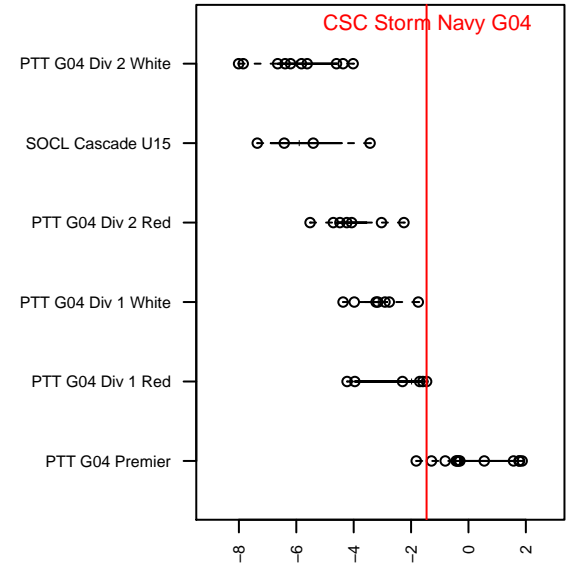

**attack and defense rating
relative to others at age
and all opponents in last 13 months**